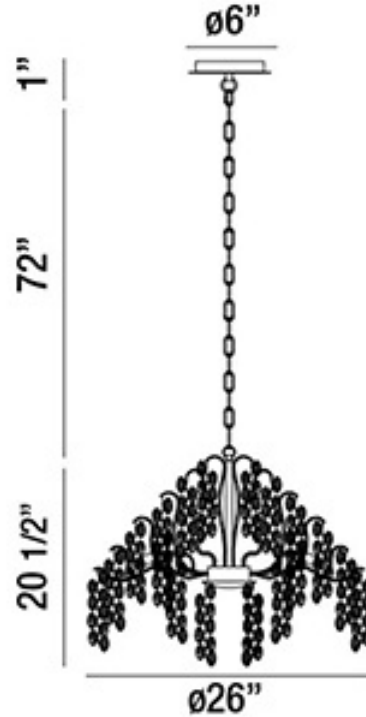

## Campobasso, Chandelier, 8-Light, 26", Gold, Mixed Glass

Item No.  
29059-010

JOB NAME:

DATE:

TYPE:

COMMENTS:

### LIGHT INFORMATION

Light Type Bulb

Bulb Socket G9

Bulb Shape G9

Bulb Included Yes

CRI

Delivered Lumens

Colour Temperature (Kelvin) N/A

### DIMENSIONS & WEIGHT

Product Width (In)

Product Height (In) 20.5

Product Ext (In)

Product Diameter (In) 26

Product Weight (Lbs) 23.14

Product Length (In)