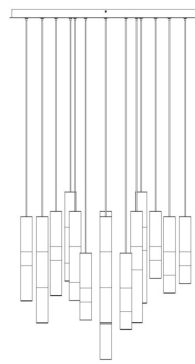

Ronda, Chandelier , 15-Light, 32", Harlow Bronze, Alaba...

Item No.
50120-024

JOB NAME:

DATE:

TYPE:

COMMENTS:

50120-024

1-1/2"

32"

32"

180"

19"

32"

LIGHT INFORMATION

Light Type Integrated LED

Bulb Socket N/A

Bulb Shape N/A

Bulb Included N/A

CRI 90

Delivered Lumens 5506.1

Colour Temperature (Kelvin) 3000K

Average Hours LED (L70) 52000

Number of Lights 15

Light Direction Ambient

Dimming Method Triac

Output Voltage 21

Current Type DC

LIGHT INFORMATION (CONT'D.)

Light Wattage 8.53

Total Wattage 127.95

DIMENSIONS & WEIGHT

Product Width (In)