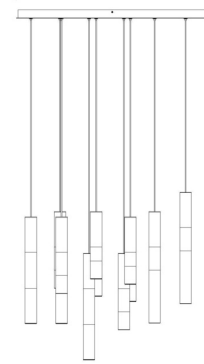

Ronda, Chandelier , 15-Light, 32", Harlow Bronze, Alaba...

Item No.
50120-024

JOB NAME:

DATE:

TYPE:

COMMENTS:

50120-024

1-1/2"

32"

32"

180"

19"

32"

LIGHT INFORMATION

Light Type Integrated LED

Bulb Socket N/A

Dimming Method Triac

Output Voltage 21

Current Type DC

LIGHT INFORMATION (CONT'D.)

Light Wattage 8.53

Total Wattage 127.95

DIMENSIONS & WEIGHT

Product Width (In)

Product Height (In) 19

Product Ext (In)

Product Diameter (In) 32

Product Weight (Lbs) 78.26

Product Length (In)

INSTALLATION

Mounting Type J-Box

Mounting Location Rating Dry