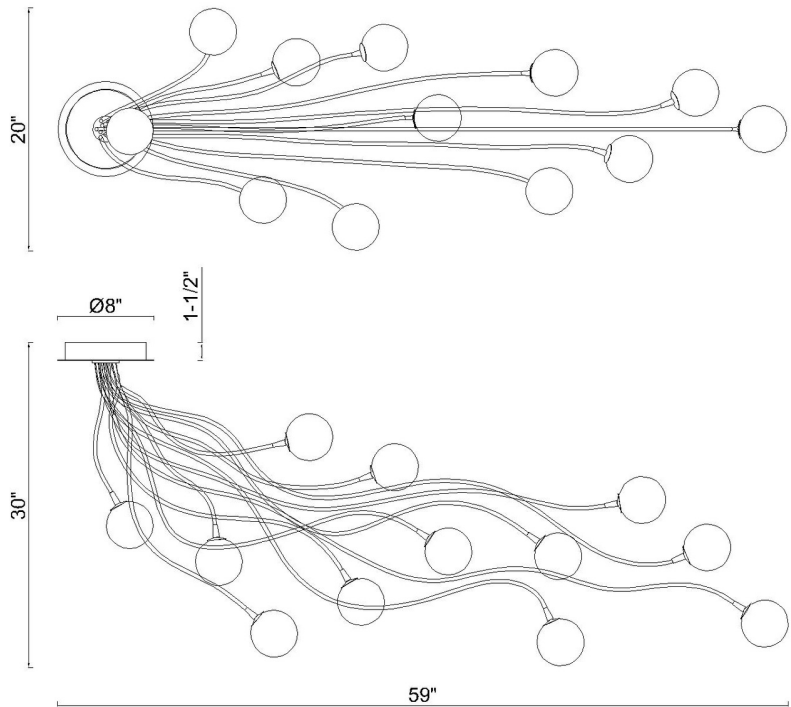

Athena, Flush Mount, 12-Light, 59", An...

Item No.

49950-021

JOB NAME:

DATE:

TYPE:

COMMENTS:

LIGHT INFORMATION

Light Type Integrated LED

Bulb Socket N/A

Bulb Shape N/A

Bulb Included N/A

CRI 90

Delivered 3230

LIGHT INFORMATION (CONT'D.)

Light Wattage 2.83

Total Wattage 33.96

DIMENSIONS & WEIGHT

PRODUCT FINISH

Finish: Antique Gold

SHADE FINISH

Shade Finish: Diffus

Certification & Compliance

PRODUCT FEATURES

Lumens	
Colour Temperature (Kelvin)	3000K
Average Hours LED (L70)	52000
Number of Lights	12
Light Direction	Ambient
Dimming Method	Triac/Elv

Product Width (In)	20
Product Height (In)	30
Product Ext (In)	
Product Diameter (In)	
Product Weight (Lbs)	11
Product Length (In)	59