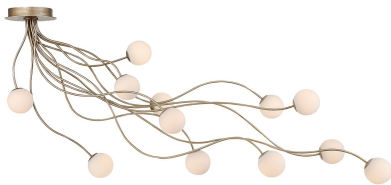

Athena, Flush Mount, 12-Light, 59", An...

Item No.

49950-021

JOB NAME:

DATE:

TYPE:

COMMENTS:

LIGHT INFORMATION

Light Type Integrated LED

Bulb Socket N/A

Bulb Shape N/A

Bulb Included N/A

CRI 90

Delivered 3230

LIGHT INFORMATION (CONT'D.)

Light Wattage 2.83

Total Wattage 33.96

DIMENSIONS & WEIGHT

PRODUCT FINISH

Finish: Antique Gold

SHADE FINISH

Shade Finish: Diffus

Certification & Compliance

PRODUCT FEATURES