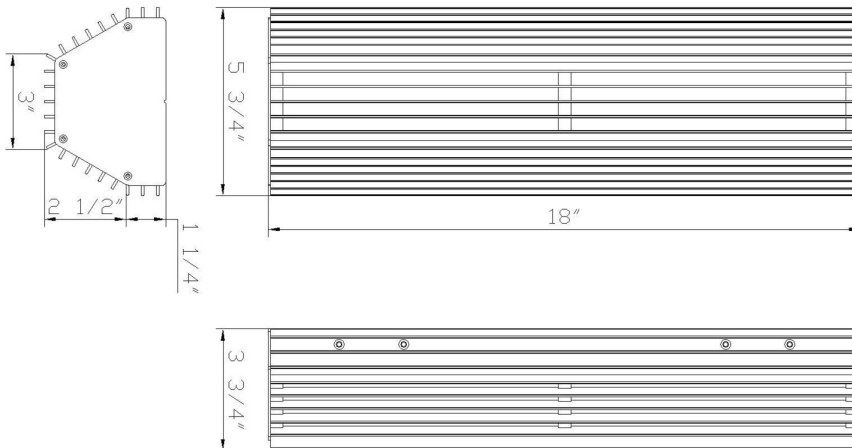

Morton, Outdoor, 18", Sand Black, Clear Glass

Item No.
49955-019

JOB NAME:

DATE:

TYPE:

COMMENTS:

LIGHT INFORMATION

Light Type Integrated LED

Bulb Socket N/A

Bulb Shape N/A

Bulb Included N/A

CRI 90

Delivered Lumens 280

Colour Temperature (Kelvin) 3000K

Average Hours LED (L70) 52000

Number of Lights 1

Light Direction Ambient

Dimming Method Triac/Elv

Output Voltage 24

Current Type AC

LIGHT INFORMATION (CONT'D.)

Light Wattage 25

Total Wattage 25

DIMENSIONS & WEIGHT

Product Width (In) 5.75

Product Height (In) 18

Product Ext (In) 3.75

Product Diameter (In)

Product Weight (Lbs) 4.74

Product Length (In)

INSTALLATION

Mounting Type J-Box