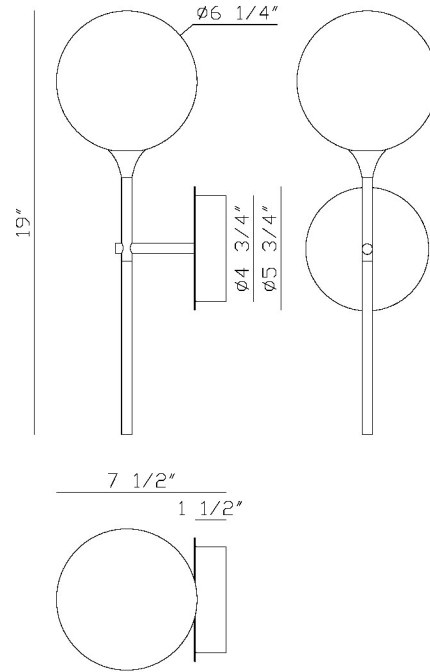

EUROfase

lissa, Wall Sconce, 19", Satin Nickel, Smoked Glass

Item No.
48911-023

JOB NAME:

DATE:

TYPE:

COMMENTS:

LIGHT INFORMATION

Light Type	Integrated LED
Bulb Socket	N/A
Bulb Shape	N/A
Bulb Included	Yes
CRI	90
Delivered Lumens	176
Colour Temperature (Kelvin)	3000K
Average Hours LED (L70)	52000
Number of Lights	1
Light Direction	Ambient
Dimming Method	Triac/Elv
Output Voltage	24
Current Type	DC

LIGHT INFORMATION (CONT'D.)

Light Wattage	4.5
Total Wattage	4.5

DIMENSIONS & WEIGHT

Product Width (In)	5.5
Product Height (In)	19
Product Ext (In)	7.75
Product Diameter (In)	
Product Weight (Lbs)	2.09
Product Length (In)	