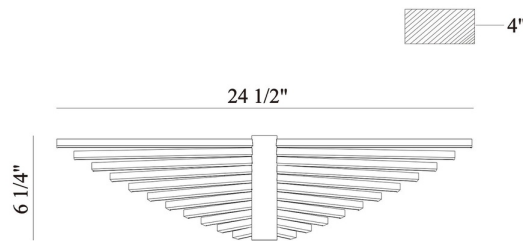

### LIGHT INFORMATION

Light Type Integrated LED

Bulb Socket N/A

Bulb Shape N/A

Bulb Included Yes

CRI 90

Delivered Lumens 186

Colour Temperature (Kelvin) 3000K

### DIMENSIONS & WEIGHT

Product Width (In)

Product Height (In) 6.25

Product Ext (In) 4

Product Diameter (In)

Product Weight (Lbs) 3.31

Product Length (In) 24.5