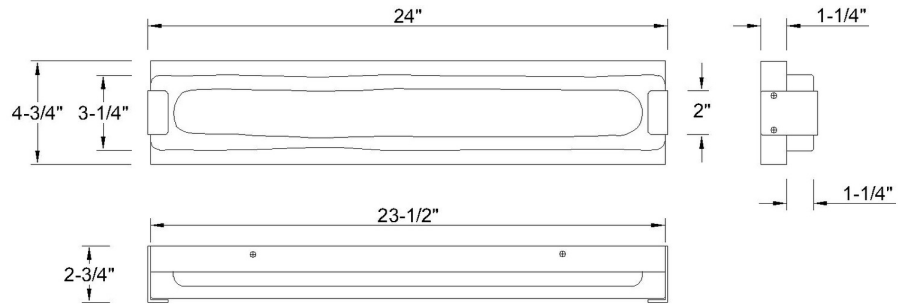

Hiltic, Outdoor, 24", Matte Black, Clear Glass

Item No.
49806-014

JOB NAME:

DATE:

TYPE:

COMMENTS:

LIGHT INFORMATION

Light Type Integrated LED

Bulb Socket N/A

Bulb Shape N/A

Bulb Included N/A

CRI 90

Delivered Lumens 1170

Colour Temperature (Kelvin) 3000K

Average Hours LED (L70) 52000

Number of Lights 1

Light Direction Ambient

Dimming Method Triac

Output Voltage 120

Current Type AC

LIGHT INFORMATION (CONT'D.)

Light Wattage 25

Total Wattage 25

DIMENSIONS & WEIGHT

Product Width (In) 4.75

Product Height (In) 24

Product Ext (In) 2.75

Product Diameter (In)

Product Weight (Lbs) 11.24

Product Length (In)

INSTALLATION

Mounting Type J-Box

Mounting Location Rating Wet (IP65)

PRODUCT FINISH

Finish: Matte Black

SHADE FINISH

Shade Finish: Clear

PRODUCT FEATURES