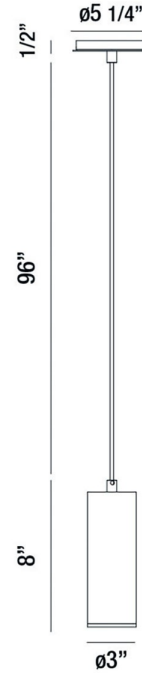

EUROfase

Neptune, Pendant , 8", Matte Black

Item No.
37182-021

JOB NAME:

DATE:

TYPE:

COMMENTS:

LIGHT INFORMATION

Light Type Integrated LED

Bulb Socket N/A

Bulb Shape N/A

Bulb Included Yes

CRI 90

Delivered Lumens 300

Colour Temperature (Kelvin) 3000K

Average Hours LED (L70) 20000

Number of Lights 1

Light Direction Down

Dimming Method Triac/Elv

Output Voltage 120

Current Type AC

LIGHT INFORMATION (CONT'D.)

Light Wattage 7

Total Wattage 7

DIMENSIONS & WEIGHT

Product Width (In)

Product Height (In) 8

Product Ext (In)

Product Diameter (In) 3

Product Weight (Lbs) 2.64

Product Length (In)

INSTALLATION