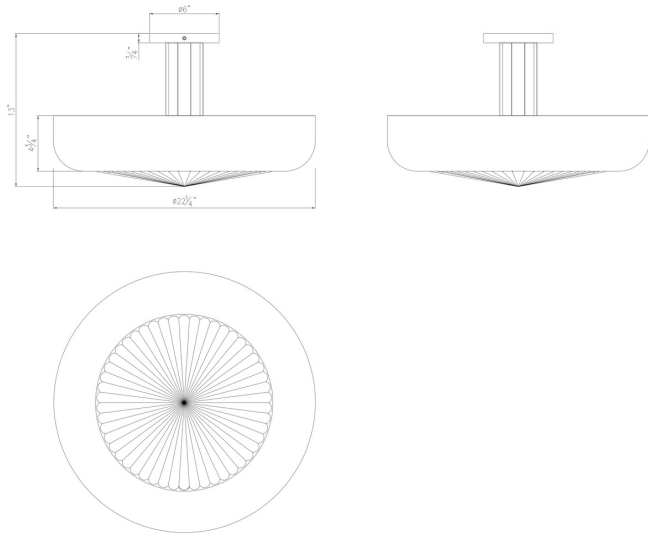

Macey, Flush Mount, 22", Antique Bra...

Item No.

50390-021

JOB NAME:

DATE:

TYPE:

COMMENTS:

LIGHT INFORMATION

Light Type Integrated LED

Bulb Socket N/A

Bulb Shape N/A

Bulb Included N/A

CRI 90

Delivered 2499

LIGHT INFORMATION (CONT'D.)

Light Wattage 60

Total Wattage 60

DIMENSIONS & WEIGHT

PRODUCT FINISH

Finish: Antique Brass

SHADE FINISH

Shade Finish Etched

Certification & Compliance

PRODUCT FEATURES

Lumens	
Colour Temperature (Kelvin)	3000K
Average Hours LED (L70)	52000
Number of Lights	1
Light Direction	Ambient
Dimming Method	Triac

Product Width (In)	
Product Height (In)	13
Product Ext (In)	
Product Diameter (In)	22.25
Product Weight (Lbs)	14.73
Product Length (In)	