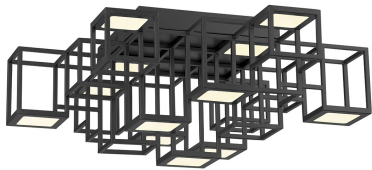

Ferro, Flush Mount , 13-Light, 25", Mat...

Item No.

38261-026

JOB NAME:

DATE:

TYPE:

COMMENTS:

LIGHT INFORMATION

Light Type Integrated LED

Bulb Socket N/A

Bulb Shape N/A

Bulb Included Yes

CRI 90

Delivered 890

LIGHT INFORMATION (CONT'D.)

Light Wattage 3.92