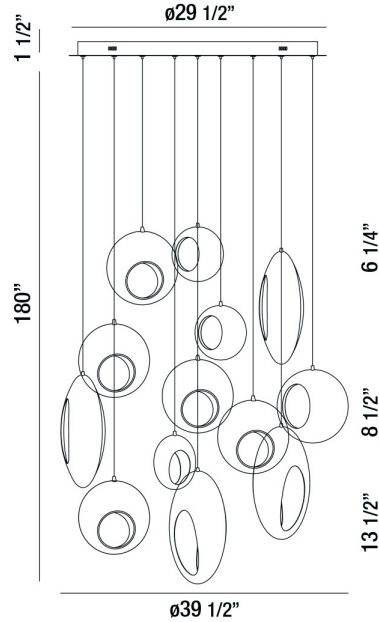

## Arlington, Chandelier, 13-Light, 40", Chrome Black, Gol...

Item No.  
35910-015

JOB NAME:

DATE:

TYPE:

COMMENTS:

### LIGHT INFORMATION

Light Type Integrated LED

Bulb Socket N/A

Bulb Shape N/A

Bulb Included Yes

CRI 80

Delivered Lumens 1040

Colour Temperature (Kelvin) 3000K

### LIGHT INFORMATION (CONT'D.)

Light Wattage 3

Total Wattage 39

### DIMENSIONS & WEIGHT

Product Width (In)

Product Height (In) 13.5

Product Ext (In)

Product Diameter (In) 39.5

Product Weight (Lbs) 42.1

Product Length (In)