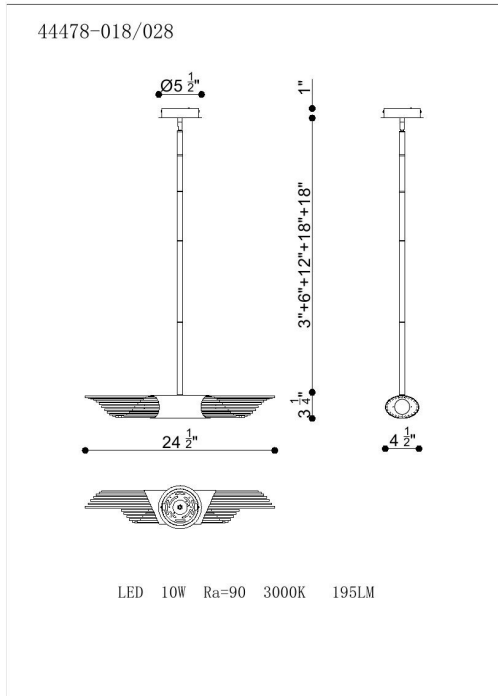

EUROfase

Umura, Wall Sconce , 2-Light, 25", Satin Gold Paint

Item No.
44478-028

JOB NAME:

DATE:

TYPE:

COMMENTS:

LIGHT INFORMATION

Light Type Integrated LED

Bulb Socket N/A

Bulb Shape N/A

Bulb Included Yes

CRI 90

Delivered Lumens 200

Colour Temperature (Kelvin) 3000K

Average Hours LED (L70) 20000

Number of Lights 2

Light Direction Ambient

Dimming Method Triac/Elv

Output Voltage 120

Current Type AC

LIGHT INFORMATION (CONT'D.)

Light Wattage 4

Total Wattage 8

DIMENSIONS & WEIGHT

Product Width (In) 4.5

Product Height (In) 3.25

Product Ext (In)

Product Diameter (In)

Product Weight (Lbs) 6.17

Product Length (In) 24.5

INSTALLATION