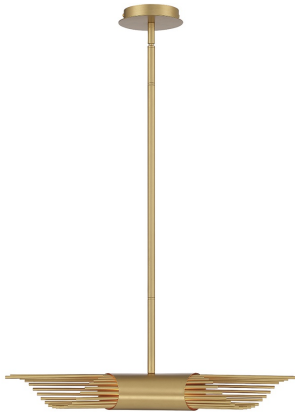

EUROfase

Umura, Wall Sconce , 2-Light, 25", Satin Gold Paint

Item No.
44478-028

JOB NAME:

DATE:

TYPE:

COMMENTS:

LIGHT INFORMATION

Light Type Integrated LED

Bulb Socket N/A

Bulb Shape N/A

Bulb Included Yes

CRI 90

Delivered Lumens 200

Colour Temperature (Kelvin) 3000K

Average Hours LED (L70) 20000

DIMENSIONS & WEIGHT

Product Width (In) 4.5

Product Height (In) 3.25

Product Ext (In)

Product Diameter (In)

Product Weight (Lbs) 6.17

Product Length (In) 24.5

INSTALLATION

Mounting Type J-Box

Mounting Location Dry Rating

PRODUCT FINISH

Finish: Satin Gold Paint

SHADE FINISH

Shade Finish: N/A

PRODUCT FEATURES

Certification & Compliance