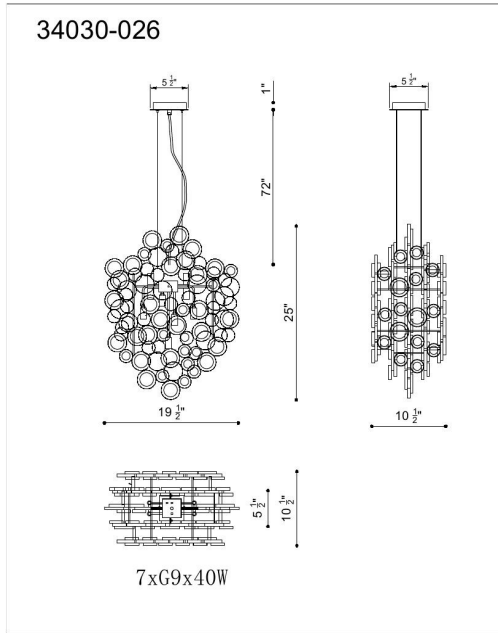

EUROfase

Trento, Chandelier, 7-Light, 25", Gold, Amber Glass

Item No.
34030-026

JOB NAME:

DATE:

TYPE:

COMMENTS:

LIGHT INFORMATION

Number of Lights 7

Light Direction Ambient

Dimming Method Triac/Elv

Output Voltage 120

Current Type AC

LIGHT INFORMATION (CONT'D.)

Light Wattage 60

Total Wattage 420

DIMENSIONS & WEIGHT

Product Width (In) 10.5

Product Height (In) 25

Product Ext (In)

Product Diameter (In)

Product Weight (Lbs) 20.5

Product Length (In) 19.5

INSTALLATION