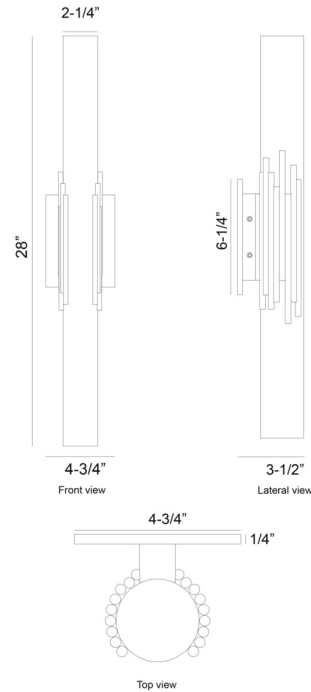

EUROfase

Venna, Wall Sconce , 28", Antique Brass, Alabaster

Item No.
49035-018

JOB NAME:

DATE:

TYPE:

COMMENTS:

LIGHT INFORMATION

Light Type Integrated LED

Bulb Socket N/A

Bulb Shape N/A

Bulb Included Yes

CRI 90

Delivered Lumens 1547

Colour Temperature (Kelvin) 3500K

Average Hours LED (L70) 52000

Number of Lights 1

Light Direction Ambient

Dimming Method Triac/Elv

Output Voltage 120

Current Type AC

LIGHT INFORMATION (CONT'D.)

Light Wattage 30

Total Wattage 30

DIMENSIONS & WEIGHT

Product Width (In) 4.75

Product Height (In) 28

Product Ext (In) 3.5

Product Diameter (In)

Product Weight (Lbs) 8.24

Product Length (In)

INSTALLATION