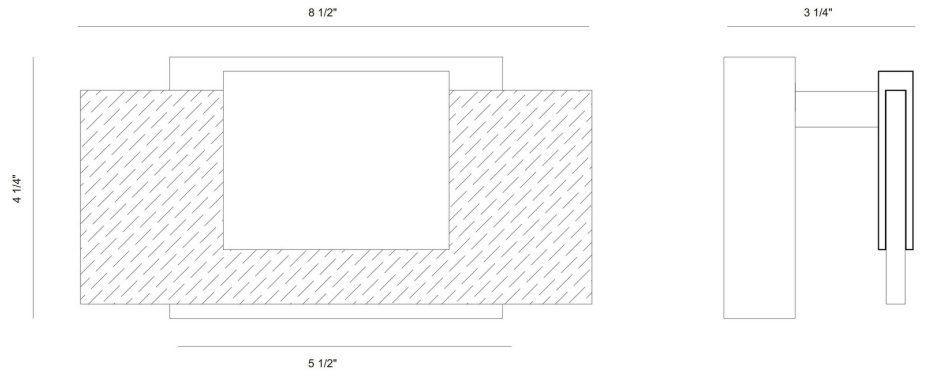

EUROfase

Kasha, Vanity, 9", Chrome, Clear-White Acrylic

Item No.
45345-023

JOB NAME:

DATE:

TYPE:

COMMENTS:

LIGHT INFORMATION

Light Type	Integrated LED
Bulb Socket	N/A
Bulb Shape	N/A
Bulb Included	Yes
CRI	90
Delivered Lumens	190
Colour Temperature (Kelvin)	3000K
Average Hours LED (L70)	20000
Number of Lights	1
Light Direction	Ambient
Dimming Method	Triac/Elv
Output Voltage	24
Current Type	DC

LIGHT INFORMATION (CONT'D.)

Light Wattage	4.2
Total Wattage	4.2

DIMENSIONS & WEIGHT

Product Width (In)	3.25
Product Height (In)	4.25
Product Ext (In)	3.25
Product Diameter (In)	
Product Weight (Lbs)	1.7
Product Length (In)	8.5