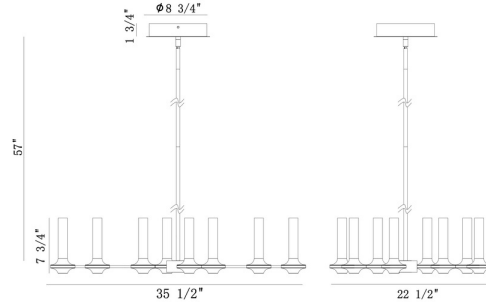

### LIGHT INFORMATION

Light Type	Integrated LED
Bulb Socket	N/A
Bulb Shape	N/A
Bulb Included	Yes
CRI	90
Delivered Lumens	1920
Colour Temperature (Kelvin)	3000K
Average Hours LED (L70)	20000
Number of Lights	16
Light Direction	Up & Down
Dimming Method	Triac/Elv
Output Voltage	24
Current Type	DC

### DIMENSIONS & WEIGHT

Product Width (In)	22.5
Product Height (In)	7.75
Product Ext (In)	
Product Diameter (In)	
Product Weight (Lbs)	11.99
Product Length (In)	35.5