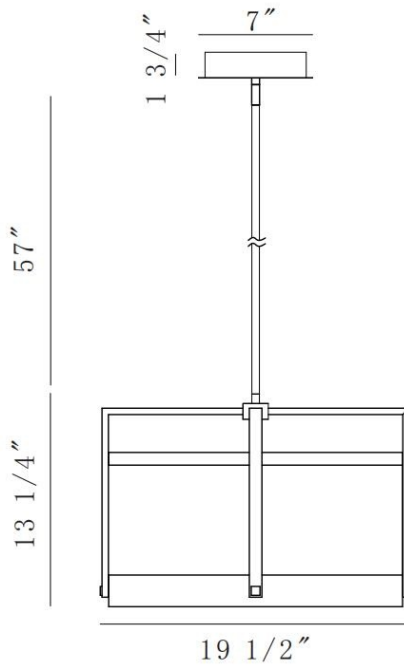

### LIGHT INFORMATION

Light Type Integrated LED

Bulb Socket N/A

Bulb Shape N/A

Bulb Included Yes

CRI 90

Delivered 1020

### LIGHT INFORMATION (CONT'D.)

Light Wattage 55

Total Wattage 55

### DIMENSIONS & WEIGHT

### PRODUCT FEATURES

Feature 1:

Feature 2:

Lumens	
Colour Temperature (Kelvin)	3500K
Average Hours LED (L70)	20000
Number of Lights	1
Light Direction	Ambient
Dimming Method	Triac/Elv

Product Width (In)	19.5
Product Height (In)	13.25
Product Ext (In)	
Product Diameter (In)	
Product Weight (Lbs)	14.33
Product Length (In)	19.5