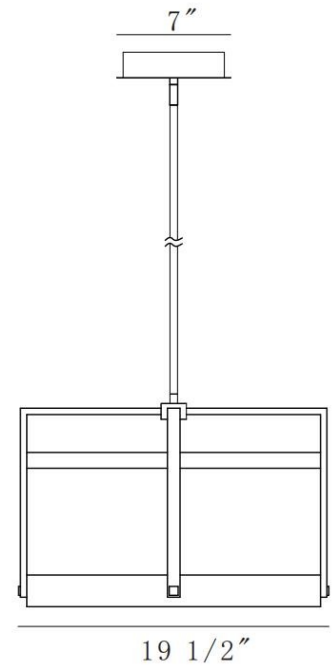

### LIGHT INFORMATION

Light Type Integrated LED

Bulb Socket N/A

Bulb Shape N/A

Bulb Included Yes

CRI 90

Delivered 1020

### LIGHT INFORMATION (CONT'D.)

Light Wattage 55

Total Wattage 55

### DIMENSIONS & WEIGHT

### PRODUCT FEATURES

Feature 1:

Feature 2:

Lumens	
Colour Temperature (Kelvin)	3500K
Average Hours LED (L70)	20000
Number of Lights	1
Light Direction	Ambient
Dimming Method	Triac/Elv

Product Width (In)	19.5
Product Height (In)	13.25
Product Ext (In)	
Product Diameter (In)	
Product Weight (Lbs)	14.33
Product Length (In)	19.5