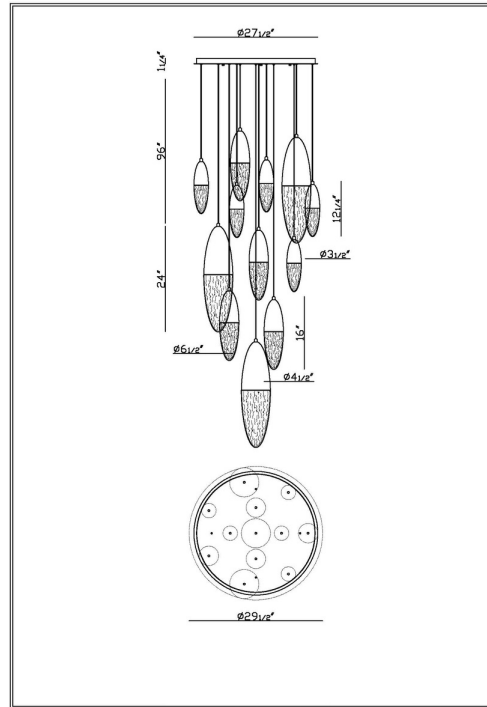

EUROfase

Ecrou, Chandelier, 12-Light, 30", Gold-Black Mix, Clear ...

Item No.
43859-041

JOB NAME:

DATE:

TYPE:

COMMENTS:

LIGHT INFORMATION

Light Type Bulb

Bulb Socket Gu10

Bulb Shape Gu10

Bulb Included Yes

CRI

Delivered Lumens

Colour Temperature (Kelvin) N/A

Average Hours LED (L70)

Number of Lights 12

Light Direction Ambient

Dimming Method Triac/Elv

Output Voltage 120

Current Type AC

LIGHT INFORMATION (CONT'D.)

Light Wattage 60

Total Wattage 720

DIMENSIONS & WEIGHT

Product Width (In)

Product Height (In) 24

Product Ext (In)

Product Diameter (In) 29.5

Product Weight (Lbs) 64.36

Product Length (In)

INSTALLATION