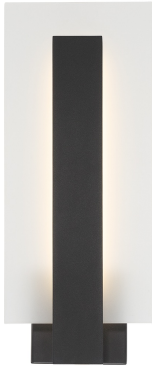

EUROfase

Carta, Outdoor, 18", Matte Black, Frosted Glass

Item No.
45721-014

JOB NAME:

DATE:

TYPE:

COMMENTS:

LIGHT INFORMATION

Light Type Integrated LED

Bulb Socket N/A

Bulb Shape N/A

Bulb Included Yes

CRI 90

Delivered Lumens 566

Colour Temperature (Kelvin) 3000K

Average Hours LED (L70) 20000

DIMENSIONS & WEIGHT

Product Width (In) 4

Product Height (In) 17.75

Product Ext (In) 4

Product Diameter (In)

Product Weight (Lbs) 3.31

Product Length (In) 7

INSTALLATION