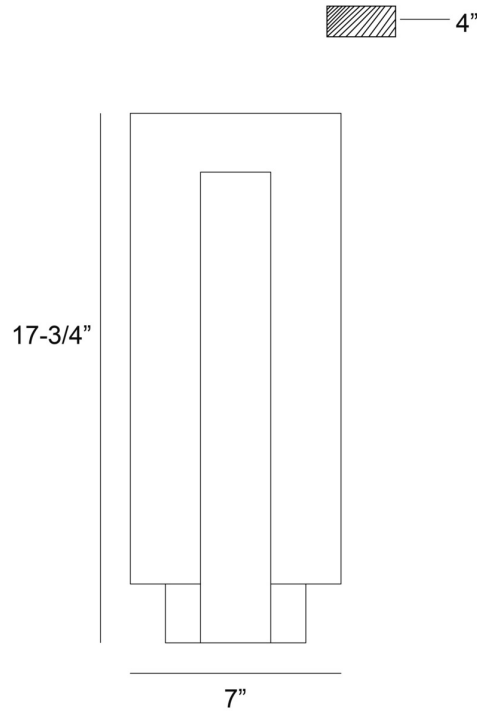

EUROfase

Carta, Outdoor, 18", Matte Black, Frosted Glass

Item No.
45721-014

JOB NAME:

DATE:

TYPE:

COMMENTS:

LIGHT INFORMATION

Light Type Integrated LED

Bulb Socket N/A

Bulb Shape N/A

Bulb Included Yes

CRI 90

Delivered Lumens 566

Colour Temperature (Kelvin) 3000K

Average Hours LED (L70) 20000

Number of Lights 1

Light Direction Ambient

Dimming Method Triac/Elv

Output Voltage 120

Current Type AC

LIGHT INFORMATION (CONT'D.)

Light Wattage 15

Total Wattage 15

DIMENSIONS & WEIGHT

Product Width (In) 4

Product Height (In) 17.75

Product Ext (In) 4

Product Diameter (In)

Product Weight (Lbs) 3.31

Product Length (In) 7

INSTALLATION