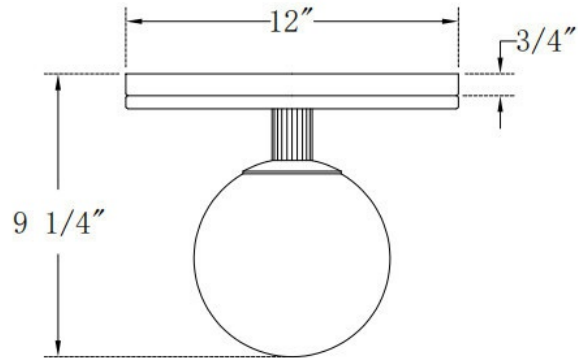

Carnegie, Flush Mount, 12", Antique B...

Item No.

50186-013

JOB NAME:

DATE:

TYPE:

COMMENTS:

Front View

Bottom View

LIGHT INFORMATION

Light Type Integrated LED

Bulb Socket N/A

Bulb Shape N/A

Bulb Included N/A

CRI 90

Delivered 659

LIGHT INFORMATION (CONT'D.)

Light Wattage 16

Total Wattage 16

DIMENSIONS & WEIGHT

PRODUCT FINISH

Finish: Antique Brass

SHADE FINISH

Shade Finish: Diffus

Certification & Compliance

PRODUCT FEATURES

Lumens	
Colour Temperature (Kelvin)	3000K
Average Hours LED (L70)	52000
Number of Lights	1
Light Direction	Ambient
Dimming Method	Triac/Elv

Product Width (In)	
Product Height (In)	9.13
Product Ext (In)	
Product Diameter (In)	12
Product Weight (Lbs)	7
Product Length (In)	