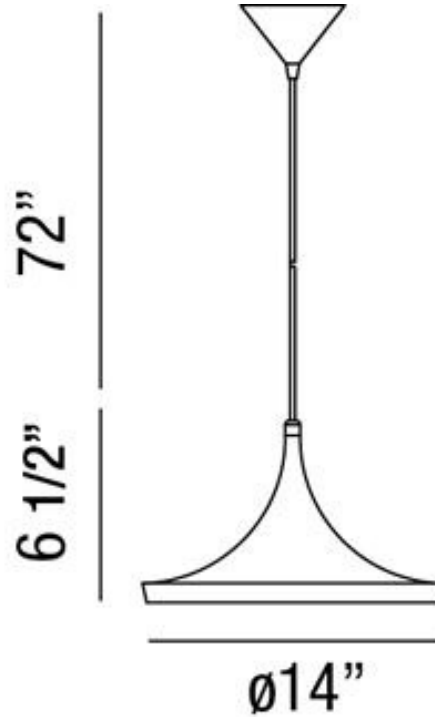

EUROfase

Ramos, Pendant, 14", Matte Black, Gold-Black Mix Steel

Item No.
20439-019

JOB NAME:

DATE:

TYPE:

COMMENTS:

LIGHT INFORMATION

Light Type Bulb

Bulb Socket E26

Bulb Shape A19

Bulb Included No

CRI

Delivered Lumens

Colour Temperature (Kelvin) N/A

Average Hours LED (L70)

Number of Lights 1

Light Direction Down

Dimming Method Triac/Elv

Output Voltage 120

Current Type AC

LIGHT INFORMATION (CONT'D.)

Light Wattage 60

Total Wattage 60

DIMENSIONS & WEIGHT

Product Width (In)

Product Height (In) 6.5

Product Ext (In)

Product Diameter (In) 14

Product Weight (Lbs) 1.76

Product Length (In)

INSTALLATION