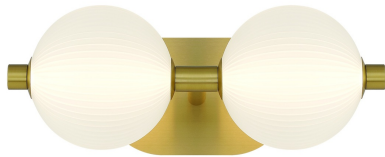

EUROfase

Palmas, Vanity, 2Lt, 15", Gold, White Glass

Item No.
47192-010

JOB NAME:

DATE:

TYPE:

COMMENTS:

LIGHT INFORMATION

Light Type	Integrated LED
Bulb Socket	N/A
Bulb Shape	N/A
Bulb Included	Yes
CRI	90
Delivered Lumens	1361
Colour Temperature (Kelvin)	3000K
Average Hours LED (L70)	20000
Number of Lights	2
Light Direction	Ambient
Dimming Method	Triac/Elv
Output Voltage	12
Current Type	DC

LIGHT INFORMATION (CONT'D.)

Light Wattage	9
Total Wattage	18

DIMENSIONS & WEIGHT

Product Width (In)	
Product Height (In)	5.25
Product Ext (In)	8
Product Diameter (In)	
Product Weight (Lbs)	3.97
Product Length (In)	15