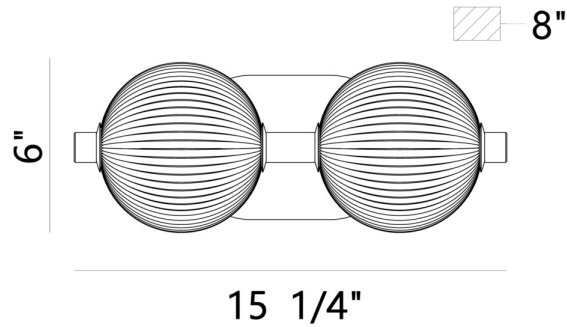

EUROfase

Palmas, Vanity, 2Lt, 15", Gold, White Glass

Item No.
47192-010

JOB NAME:

DATE:

TYPE:

COMMENTS:

LIGHT INFORMATION

Light Type	Integrated LED
Bulb Socket	N/A
Bulb Shape	N/A
Bulb Included	Yes
CRI	90
Delivered Lumens	1361
Colour Temperature (Kelvin)	3000K
Average Hours LED (L70)	20000
Number of Lights	2
Light Direction	Ambient
Dimming Method	Triac/Elv
Output Voltage	12
Current Type	DC

LIGHT INFORMATION (CONT'D.)

Light Wattage	9
Total Wattage	18

DIMENSIONS & WEIGHT

Product Width (In)	
Product Height (In)	5.25
Product Ext (In)	8
Product Diameter (In)	
Product Weight (Lbs)	3.97
Product Length (In)	15