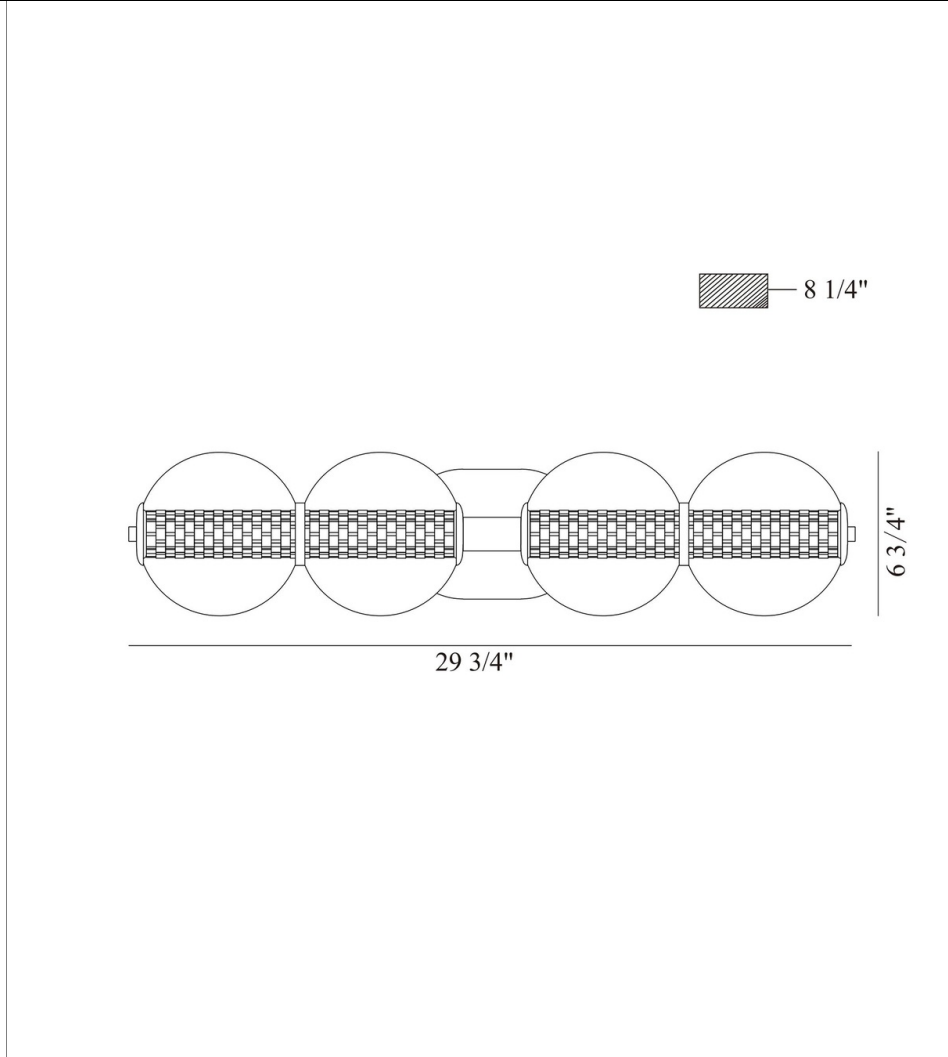

Atomo, Vanity, 4Lt, 30", Chrome, Clea...

Item No.

46810-014

JOB NAME:

DATE:

TYPE:

COMMENTS:

LIGHT INFORMATION

Light Type Integrated LED

Bulb Socket N/A

Bulb Shape N/A

Bulb Included Yes

CRI 90

Delivered 1782

LIGHT INFORMATION (CONT'D.)

Light Wattage 4.63

Total Wattage 18.5

DIMENSIONS & WEIGHT

PRODUCT FINISH

Finish: Chrome

SHADE FINISH

Shade Finish: Clear

 Certification & Compliance

PRODUCT FEATURES

Feature 1:

Feature 2:

Lumens	
Colour Temperature (Kelvin)	3000K
Average Hours LED (L70)	52000
Number of Lights	4
Light Direction	Ambient
Dimming Method	Triac/Elv

Product Width (In)	
Product Height (In)	6.75
Product Ext (In)	8.25
Product Diameter (In)	
Product Weight (Lbs)	6.57
Product Length (In)	29.75