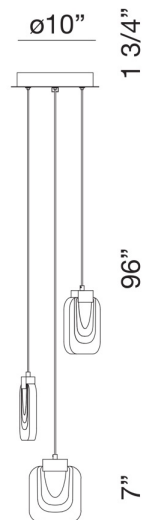

## Paget, Chandelier, 3-Light, 10", Chrome, Clear Glass

Item No.

38042-020

JOB NAME:

DATE:

TYPE:

COMMENTS:

### DIMENSIONS & WEIGHT

Product Width (In)

Product Height (In) 7

Product Ext (In)

Product Diameter (In) 10

Product Weight (Lbs) 8.71

Product Length (In)