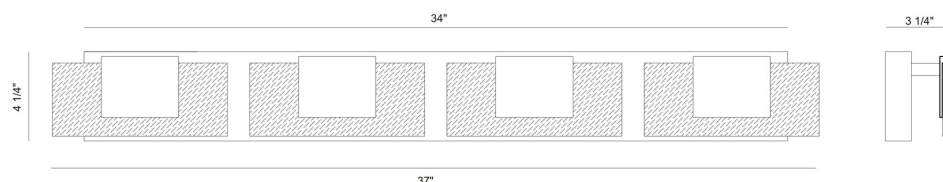

EUROfase

Kasha, Vanity, 4Lt, 37", Chrome, Clear-White Acrylic

Item No.
45347-027

JOB NAME:

DATE:

TYPE:

COMMENTS:

LIGHT INFORMATION

Light Type Integrated LED

Bulb Socket N/A

Bulb Shape N/A

Bulb Included Yes

CRI 90

Delivered Lumens 785

Colour Temperature (Kelvin) 3000K

Average Hours LED (L70) 20000

DIMENSIONS & WEIGHT

Product Width (In) 3.25

Product Height (In) 4.25

Product Ext (In) 3.25

Product Diameter (In)

Product Weight (Lbs) 7.41

Product Length (In) 37

INSTALLATION