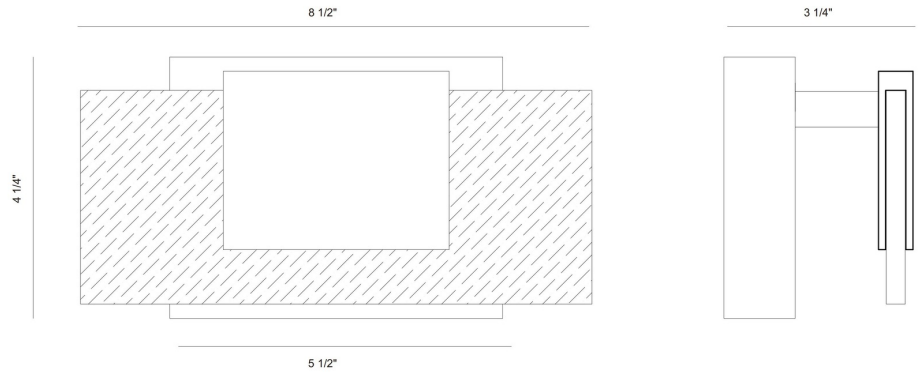

EUROfase

Kasha, Vanity, 9", Gold-Black Mix, Clear-White Acrylic

Item No.
45345-012

JOB NAME:

DATE:

TYPE:

COMMENTS:

LIGHT INFORMATION

Light Type	Integrated LED
Bulb Socket	N/A
Bulb Shape	N/A
Bulb Included	Yes
CRI	90
Delivered Lumens	190
Colour Temperature (Kelvin)	3000K
Average Hours LED (L70)	20000
Number of Lights	1
Light Direction	Ambient
Dimming Method	Triac/Elv
Output Voltage	24
Current Type	DC

LIGHT INFORMATION (CONT'D.)

Light Wattage	4.2
Total Wattage	4.2

DIMENSIONS & WEIGHT

Product Width (In)	3.25
Product Height (In)	4.25
Product Ext (In)	3.25
Product Diameter (In)	
Product Weight (Lbs)	1.7
Product Length (In)	8.5