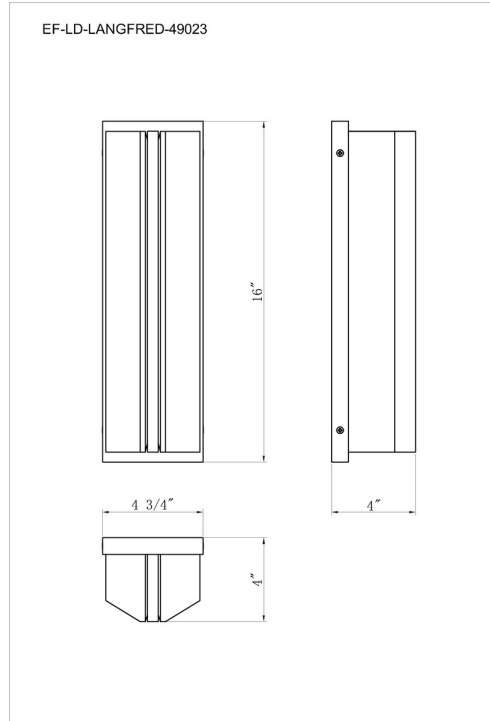

EUROfase

Langferd, Outdoor, 16", Gold, Clear Glass

Item No.
49023-015

JOB NAME:

DATE:

TYPE:

COMMENTS:

LIGHT INFORMATION

Light Type Integrated LED

Bulb Socket N/A

Bulb Shape N/A

Bulb Included Yes

CRI 90

Delivered Lumens 568

Colour Temperature (Kelvin) 3000K

Average Hours LED (L70) 52000

Number of Lights 1

Light Direction Ambient

Dimming Method Triac/Elv

Output Voltage 120

Current Type AC

LIGHT INFORMATION (CONT'D.)

Light Wattage 18

Total Wattage 18

DIMENSIONS & WEIGHT

Product Width (In) 4.75

Product Height (In) 16

Product Ext (In) 3.9

Product Diameter (In)

Product Weight (Lbs) 11.68

Product Length (In)

INSTALLATION

Mounting Type J-Box

Mounting Location Wet Rating

PRODUCT FINISH

Finish: Gold

SHADE FINISH

Shade Finish: Clear

PRODUCT FEATURES

Rated for up to 52,000 hours of operation, delivering decades of light without a bulb change.

IP44 certified for outdoor and damp environments, with reliable year-round performance on any exterior surface.

ADA compliant, meeting wall-projection requirements for residential and commercial accessibility standards.

Certification & Compliance