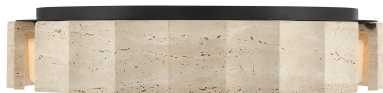

Roslington, Flush Mount, 24", Matte B...

Item No.

50205-028

JOB NAME:

DATE:

TYPE:

COMMENTS:

Front View

Right View

Bottom View

LIGHT INFORMATION

Light Type Integrated LED

Bulb Socket N/A

Bulb Shape N/A

Bulb Included N/A

CRI 90

Delivered 1630

LIGHT INFORMATION (CONT'D.)

Light Wattage 45

Total Wattage 45

DIMENSIONS & WEIGHT

PRODUCT FINISH

Finish: Matte Black

SHADE FINISH