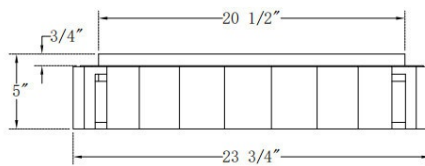

Roslington, Flush Mount, 24", Matte B...

Item No.

50205-028

JOB NAME:

DATE:

TYPE:

COMMENTS:

Front View

Right View

Bottom View

LIGHT INFORMATION

Light Type Integrated LED

Bulb Socket N/A

Bulb Shape N/A

Bulb Included N/A

CRI 90

Delivered 1630

LIGHT INFORMATION (CONT'D.)

Light Wattage 45

Total Wattage 45

DIMENSIONS & WEIGHT

PRODUCT FINISH

Finish: Matte Black

SHADE FINISH

Product Width (In)	
Product Height (In)	5
Product Ext (In)	
Product Diameter (In)	23.75
Product Weight (Lbs)	31.22
Product Length (In)	

INSTALLATION