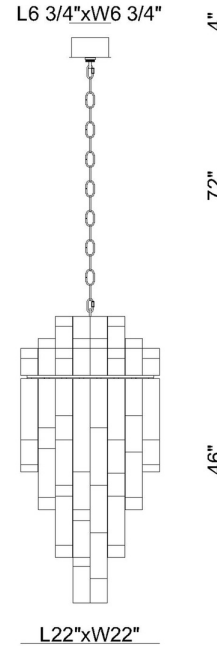

EUROfase

Altesa, Chandelier, 20-Light, 46", Chrome, Mixed Glass

Item No.
47912-014

JOB NAME:

DATE:

TYPE:

COMMENTS:

LIGHT INFORMATION

| | |
|-----------------------------|-----------|
| Light Type | Bulb |
| Bulb Socket | E26 |
| Bulb Shape | T10 |
| Bulb Included | No |
| CRI | |
| Delivered Lumens | |
| Colour Temperature (Kelvin) | N/A |
| Average Hours LED (L70) | |
| Number of Lights | 20 |
| Light Direction | Ambient |
| Dimming Method | Triac/Elv |
| Output Voltage | 120 |
| Current Type | AC |

LIGHT INFORMATION (CONT'D.)

| | |
|---------------|-----|
| Light Wattage | 15 |
| Total Wattage | 300 |

DIMENSIONS & WEIGHT

| | |
|-----------------------|-----|
| Product Width (In) | 22 |
| Product Height (In) | 46 |
| Product Ext (In) | |
| Product Diameter (In) | |
| Product Weight (Lbs) | 158 |
| Product Length (In) | 22 |