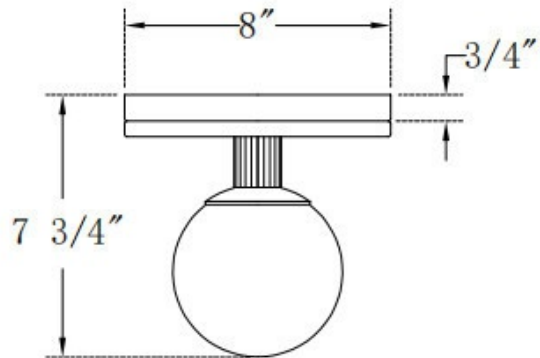

Carnegie, Flush Mount, 8", Antique Br...

Item No.

50187-010

JOB NAME:

DATE:

TYPE:

COMMENTS:

Front View

Bottom View

LIGHT INFORMATION

Light Type Integrated LED

Bulb Socket N/A

Bulb Shape N/A

Bulb Included N/A

CRI 90

Delivered 309

LIGHT INFORMATION (CONT'D.)

Light 8
Wattage

Total Wattage 8

DIMENSIONS & WEIGHT

PRODUCT FINISH

Finish: Antique Brass

SHADE FINISH

Shade Finish: Diffus

| | |
|------------------------------|-------------|
| Product Width (In) | |
| Product Height (In) | 7.75 |
| Product Ext (In) | |
| Product Diameter (In) | 8 |
| Product Weight (Lbs) | 4.4 |
| Product Length (In) | |