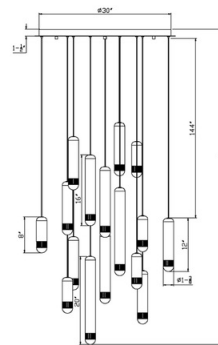

Cambre, Chandelier , 16-Light, 32", An...

Item No.

50131-020

JOB NAME:

DATE:

TYPE:

COMMENTS:

LIGHT INFORMATION

Light Type Integrated LED

Bulb Socket N/A

Bulb Shape N/A

Bulb Included N/A

CRI 90

Delivered 2145

LIGHT INFORMATION (CONT'D.)

Light 4
Wattage

Total Wattage 64

DIMENSIONS & WEIGHT

PRODUCT FINISH

Finish: Antique Brass

SHADE FINISH

Shade Finish: Antique Brass

Certification & Compliance

PRODUCT FEATURES

Lumens	
Colour Temperature (Kelvin)	3000K
Average Hours LED (L70)	52000
Number of Lights	16
Light Direction	Multi
Dimming Method	Triac/Elv

Product Width (In)	
Product Height (In)	20
Product Ext (In)	
Product Diameter (In)	32
Product Weight (Lbs)	88.18
Product Length (In)	