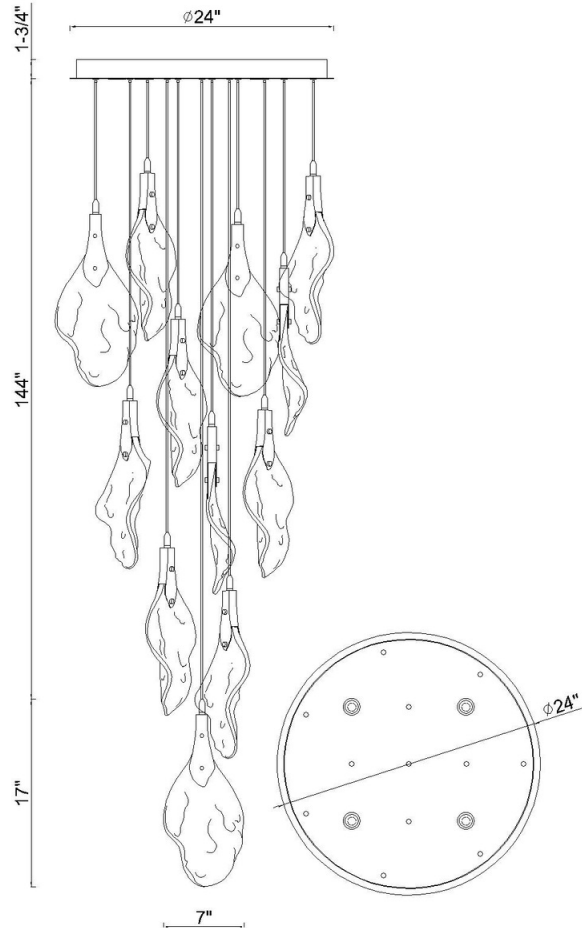

Jateo, Chandelier, 16-Light, 24", Gold, ...

Item No.

50102-020

JOB NAME:

DATE:

TYPE:

COMMENTS:

LIGHT INFORMATION

Light Type Integrated LED

Bulb Socket N/A

Bulb Shape N/A

Bulb Included N/A

CRI 90

Delivered 1602

LIGHT INFORMATION (CONT'D.)

Light Wattage 2.87

Total Wattage 45.92

DIMENSIONS & WEIGHT

PRODUCT FINISH

Finish: Gold

SHADE FINISH

Shade Finish Clear

Certification & Compliance

PRODUCT FEATURES

Lumens	
Colour Temperature (Kelvin)	3000K
Average Hours LED (L70)	52000
Number of Lights	16
Light Direction	Multi
Dimming Method	Triac

Product Width (In)	
Product Height (In)	17
Product Ext (In)	
Product Diameter (In)	24
Product Weight (Lbs)	47.62
Product Length (In)	