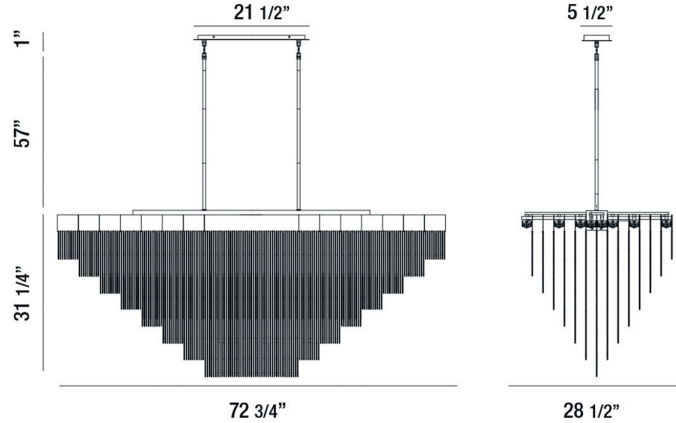

EUROfase

Bloomfield, Chandelier, 28-Light, 73", Matte Black, Bla...

Item No.
37097-023

JOB NAME:

DATE:

TYPE:

COMMENTS:

LIGHT INFORMATION

Light Type	Integrated LED
Bulb Socket	N/A
Bulb Shape	N/A
Bulb Included	Yes
CRI	90
Delivered Lumens	3300
Colour Temperature (Kelvin)	3000K
Average Hours LED (L70)	20000
Number of Lights	28
Light Direction	Down
Dimming Method	Triac/Elv
Output Voltage	120
Current Type	AC

LIGHT INFORMATION (CONT'D.)

Light Wattage	4.5
Total Wattage	126

DIMENSIONS & WEIGHT

Product Width (In)	28.5
Product Height (In)	31.25
Product Ext (In)	
Product Diameter (In)	
Product Weight (Lbs)	74.96
Product Length (In)	72.75