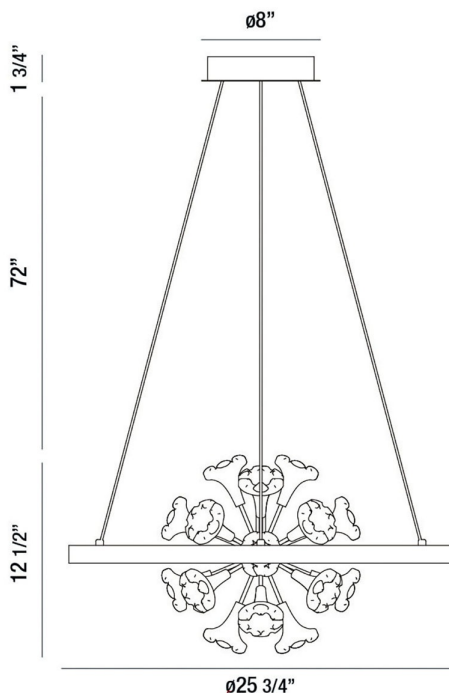

## Clayton, Chandelier , 26", Brushed Silver

Item No.  
37342-012

JOB NAME:

DATE:

TYPE:

COMMENTS:

### LIGHT INFORMATION

Light Type Integrated LED

Bulb Socket N/A

Bulb Shape N/A

Bulb Included Yes

CRI 90

Delivered Lumens 1315

Colour Temperature (Kelvin) 3000K

### LIGHT INFORMATION (CONT'D.)

Light Wattage 30

Total Wattage 30

### DIMENSIONS & WEIGHT

Product Width (In)

Product Height (In) 12.5

Product Ext (In)

Product Diameter (In) 25.75

Product Weight (Lbs) 17.5

Product Length (In)