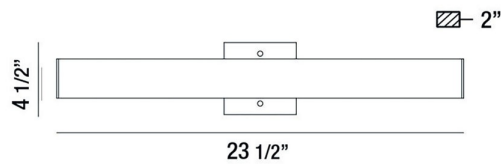

EUROfase

Springfield, Vanity, 24", Gold, White Acrylic

Item No.
37080-013

JOB NAME:

DATE:

TYPE:

COMMENTS:

LIGHT INFORMATION

Light Type Integrated LED

Bulb Socket N/A

Bulb Shape N/A

Bulb Included Yes

CRI 90

Delivered Lumens 1050

Colour Temperature (Kelvin) 3000K

Average Hours LED (L70) 20000

Number of Lights 1

Light Direction Ambient

Dimming Method Triac/Elv

Output Voltage 120

Current Type AC

LIGHT INFORMATION (CONT'D.)

Light Wattage 24

Total Wattage 24

DIMENSIONS & WEIGHT

Product Width (In)

Product Height (In) 4.5

Product Ext (In) 2

Product Diameter (In)

Product Weight (Lbs) 1.32

Product Length (In) 23.5

INSTALLATION

Mounting Type J-Box

Mounting Location Damp Rating

PRODUCT FINISH

Finish: Gold

SHADE FINISH

Shade Finish: White

PRODUCT FEATURES

ADA compliant, meeting wall-projection requirements for residential and commercial accessibility standards.

Integrated LED rated for 20,000 hours, significantly reducing long-term maintenance costs.

Damp-location rated for use in bathrooms, covered porches, and other humid interior or sheltered environments.

Certification & Compliance