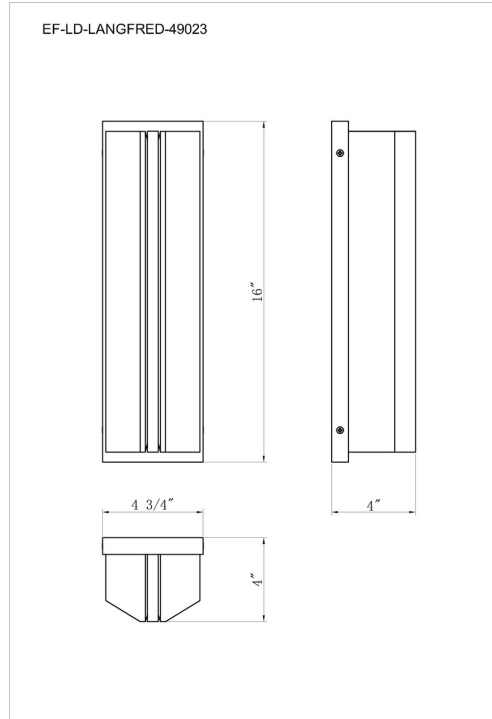

EUROfase

Langferd, Outdoor, 16", Matte Black, Clear Glass

Item No.
49023-022

JOB NAME:

DATE:

TYPE:

COMMENTS:

LIGHT INFORMATION

Light Type Integrated LED

Bulb Socket N/A

Bulb Shape N/A

Bulb Included Yes

CRI 90

Delivered Lumens 568

Colour Temperature (Kelvin) 3000K

Average Hours LED (L70) 52000

Number of Lights 1

Light Direction Ambient

Dimming Method Triac/Elv

Output Voltage 120

Current Type AC

LIGHT INFORMATION (CONT'D.)

Light Wattage 18

Total Wattage 18

DIMENSIONS & WEIGHT

Product Width (In) 4.75

Product Height (In) 16

Product Ext (In) 3.9

Product Diameter (In)

Product Weight (Lbs) 11.68

Product Length (In)

INSTALLATION

Mounting Type J-Box

Mounting Location Wet Rating

PRODUCT FINISH

Finish: Matte Black

SHADE FINISH

Shade Finish: Clear

PRODUCT FEATURES

Rated for up to 52,000 hours of operation, delivering decades of light without a bulb change.

IP44 certified for outdoor and damp environments, with reliable year-round performance on any exterior surface.

ADA compliant, meeting wall-projection requirements for residential and commercial accessibility standards.

Certification & Compliance