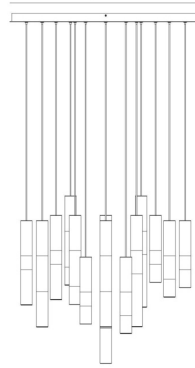

Ronda, Chandelier , 15-Light, 32", Weathered Brass, Ala...

Item No.

50120-017

JOB NAME:

DATE:

TYPE:

COMMENTS:

50120-017

1-1/2"

32"

32"

180"

19"

32"

LIGHT INFORMATION

Light Type Integrated LED

Bulb Socket N/A

Bulb Shape N/A

Bulb Included N/A

CRI 90

Delivered Lumens 5506.1

Colour Temperature (Kelvin) 3000K

Average Hours LED (L70) 52000

Number of Lights 15

Light Direction Ambient

Dimming Method Triac

Output Voltage 21

Current Type DC

LIGHT INFORMATION (CONT'D.)

Light Wattage 8.53

Total Wattage 127.95

DIMENSIONS & WEIGHT