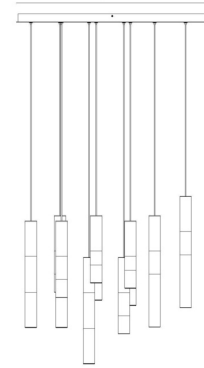

Ronda, Chandelier , 15-Light, 32", Weathered Brass, Ala...

Item No.

50120-017

JOB NAME:

DATE:

TYPE:

COMMENTS:

50120-017

1-1/2"

32"

32"

180"

19"

32"

LIGHT INFORMATION

Light Type Integrated LED

Light Direction Ambient

Dimming Method Triac

Output Voltage 21

Current Type DC

LIGHT INFORMATION (CONT'D.)

Light Wattage 8.53

Total Wattage 127.95

DIMENSIONS & WEIGHT

Product Width (In)

Product Height (In) 19

Product Ext (In)

Product Diameter (In) 32

Product Weight (Lbs) 78.26

Product Length (In)

INSTALLATION

Mounting Type J-Box